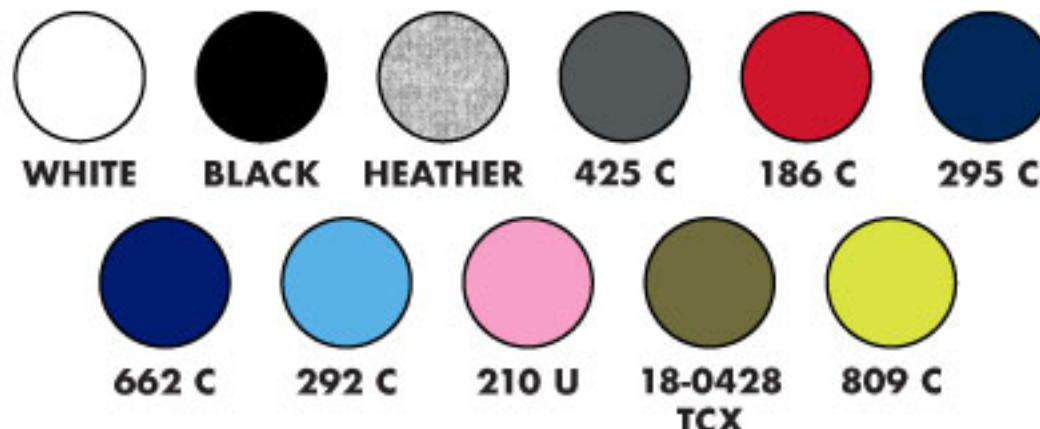

#### Available Colors:

Pricing is valid through 12-31-2024

ASI# 58842 PPAI# 112077 SAGE# 51467